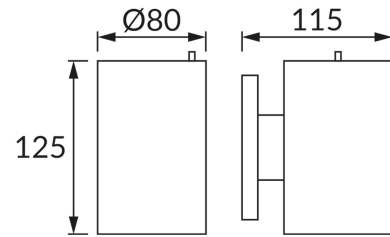

PRODUCT INFORMATION SHEET

BASIC INFORMATION

| | |
|----------------|----------------------------------|
| Product name: | BASTION LED 0,2W BLACK CW |
| Ideus index: | 04373 |
| EAN barcode: | 5901477343735 |
| Colour : | Black |
| Materials: | Plastic, aluminium |
| Height: | 125 mm |
| Width: | 80 mm |
| Depth: | 115 mm |
| Box packaging: | 24 pcs |

REMARKS

- with rechargeable battery
- works with ambient light < 20 lx
- lighting time for one charge minimum 6 h

PRODUCT PARAMETERS

| | |
|-------------------------------------------------------------------------------------|-------------------------------------|
| Power supply: | DC 1,2 V AA 600 mAh Ni-MH |
| Power: | 0,2 W |
| Dedicated light source: | LED, in set |
| | Non-replaceable light source |
| Luminaire luminous flux: | 8 lm |
| Light colour: | Cold white |
| Luminous beam angle: | 120° |
| Shelf life L70B50 in h: | 35 000 h |
| | On/off switch |
| Product offer the possibility of adjusting the illumination direction: | No |
| Colour temperature: | 6500 K |
| Colour rendering index Ra: | 70 |
| Electric shock protection class: | 3 |
| Degree of protection provided against intrusion dust, accidental contact and water: | IP44 |
| | For indoor or outdoor use |
| CE | Declaration of conformity |