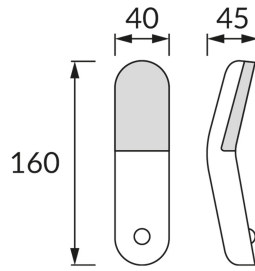

PRODUCT INFORMATION SHEET

Replaceability of light sources and/or control gears without product permanent damage

BASIC INFORMATION

Product name:	MEZO LED 2W
Ideus index:	04369
EAN barcode:	5901477343698
Colour :	White
Materials:	Plastic
Height:	160 mm
Width:	40 mm
Depth:	45 mm
Box packaging:	20 pcs

PRODUCT PARAMETERS

Power supply:	DC 5 V 2,1 A MAX USB-C
Power:	2 W
Dedicated light source:	LED, in set
	Non-replaceable light source
Luminaire luminous flux:	65 lm
Light colour:	Neutral white
Luminous beam angle:	120°
Shelf life L70B50 in h:	35 000 h
	On/off switch
Product offer the possibility of adjusting the illumination direction:	No
Light source luminous flux for a reference colour temperature:	110 lm
Colour temperature:	4700 K
Colour rendering index Ra:	86
Electric shock protection class:	3
Degree of protection provided against intrusion dust, accidental contact and water:	IP20
	For indoor use
CE	Declaration of conformity