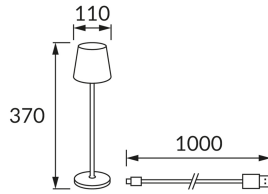

PRODUCT INFORMATION SHEET

Replaceability of light sources and/or control gears without product permanent damage

BASIC INFORMATION

Product name:	TOGA LED BLACK CCT
Ideus index:	04368
EAN barcode:	5901477343681
Colour :	Black
Materials:	Aluminium alloy cast, plastic
Height:	370 mm
Width:	110 mm
Depth:	110 mm
Box packaging:	20 pcs

REMARKS

- with rechargeable battery
- touch switch
- three-stage color temperature control (WW, NW, CW)
- variable brightness regulation
- USB-C cable

PRODUCT PARAMETERS

Power supply:	DC 5 V 2,1 A MAX USB-C
Power:	max 2 W
Dedicated light source:	SMD LED, in set
	Non-replaceable light source
Luminaire luminous flux:	200 lm
Light colour:	Warm white/neutral white/cold white
Luminous beam angle:	160°
Shelf life L70B50 in h:	35 000 h
	On/off switch
Product offer the possibility of adjusting the illumination direction:	No
Light source luminous flux for a reference colour temperature:	320 lm
Colour temperature:	3000K/4400K/6000K
Colour rendering index Ra:	82
Electric shock protection class:	3
Degree of protection provided against intrusion dust, accidental contact and water:	IP54
	For indoor or outdoor use
CE	Declaration of conformity