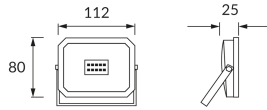

PRODUCT INFORMATION SHEET

Replaceability of light sources and/or control gears without product permanent damage

BASIC INFORMATION

Product name:	ASTON LED 20W BLACK NW
Ideus index:	04361
EAN barcode:	5901477343612
Colour :	Black
Materials:	Aluminium alloy cast, polycarbonate PC
Height:	80 mm
Width:	112 mm
Depth:	25 mm
Box packaging:	40 pcs

PRODUCT PARAMETERS

Power supply:	230V 50Hz
Power:	20 W
Dedicated light source:	SMD LED, in set
	Non-replaceable light source
	Do not use with a mains dimmer
Luminaire luminous flux:	1 980 lm
Light colour:	Neutral white
Luminous beam angle:	115°
Shelf life L70B50 in h:	35 000 h
Product offer the possibility of adjusting the illumination direction:	Yes
Light source luminous flux for a reference colour temperature:	2 200 lm
Colour temperature:	4200 K
Colour rendering index Ra:	81
Electric shock protection class:	1
Degree of protection provided against intrusion dust, accidental contact and water:	IP65
	For indoor or outdoor use
Displacement factor (DF, cos φ1):	0.920
CE	Declaration of conformity