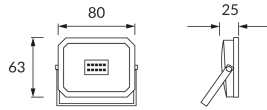

PRODUCT INFORMATION SHEET

Replaceability of light sources and/or control gears without product permanent damage

BASIC INFORMATION

Product name:	ASTON LED 10W BLACK NW
Ideus index:	04360
EAN barcode:	5901477343605
Colour :	Black
Materials:	Aluminium alloy cast, polycarbonate PC
Height:	63 mm
Width:	80 mm
Depth:	25 mm
Box packaging:	60 pcs

PRODUCT PARAMETERS

Power supply:	230V 50Hz
Power:	10 W
Dedicated light source:	SMD LED, in set
	Non-replaceable light source
	Do not use with a mains dimmer
Luminaire luminous flux:	1 090 lm
Light colour:	Neutral white
Luminous beam angle:	115°
Shelf life L70B50 in h:	35 000 h
Product offer the possibility of adjusting the illumination direction:	Yes
Light source luminous flux for a reference colour temperature:	1 140 lm
Colour temperature:	4200 K
Colour rendering index Ra:	81
Electric shock protection class:	1
Degree of protection provided against intrusion dust, accidental contact and water:	IP65
	For indoor or outdoor use
Displacement factor (DF, cos φ1):	0.920
CE	Declaration of conformity