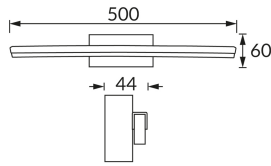

PRODUCT INFORMATION SHEET

Replaceability of light sources and/or control gears without product permanent damage

BASIC INFORMATION

Product name:	ASPEN LED 12W WHITE NW
Ideus index:	04345
EAN barcode:	5901477343452
Colour :	White
Materials:	Stainless steel, acrylic glass
Height:	60 mm
Width:	500 mm
Depth:	44 mm
Box packaging:	20 pcs

REMARKS

For instaling in increased-humidity locations, e.g. bathrooms

PRODUCT PARAMETERS

Power supply:	230V 50Hz
Power:	12 W
Dedicated light source:	SMD LED, in set
	Non-replaceable light source
	Do not use with a mains dimmer
Luminaire luminous flux:	820 lm
Light colour:	Neutral white
Luminous beam angle:	120°
Shelf life L70B50 in h:	35 000 h
Product offer the possibility of adjusting the illumination direction:	No
Light source luminous flux for a reference colour temperature:	1 730 lm
Colour temperature:	4000 K
Colour rendering index Ra:	81
Electric shock protection class:	1
Degree of protection provided against intrusion dust, accidental contact and water:	IP44
	For indoor use
Displacement factor (DF, cos φ1):	0.840
CE	Declaration of conformity