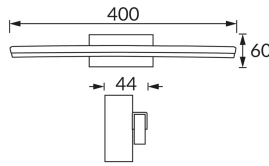

PRODUCT INFORMATION SHEET

Replaceability of light sources and/or control gears without product permanent damage

BASIC INFORMATION

Product name:	ASPEN LED 9W WHITE NW
Ideus index:	04344
EAN barcode:	5901477343445
Colour :	White
Materials:	Stainless steel, acrylic glass
Height:	60 mm
Width:	400 mm
Depth:	44 mm
Box packaging:	20 pcs

REMARKS

For instaling in increased-humidity locations, e.g. bathrooms

PRODUCT PARAMETERS

Power supply:	230V 50Hz
Power:	9 W
Dedicated light source:	SMD LED, in set
	Non-replaceable light source
	Do not use with a mains dimmer
Luminaire luminous flux:	600 lm
Light colour:	Neutral white
Luminous beam angle:	120°
Shelf life L70B50 in h:	35 000 h
Product offer the possibility of adjusting the illumination direction:	No
Light source luminous flux for a reference colour temperature:	1 220 lm
Colour temperature:	4000 K
Colour rendering index Ra:	81
Electric shock protection class:	1
Degree of protection provided against intrusion dust, accidental contact and water:	IP44
	For indoor use
Displacement factor (DF, cos φ1):	0.808
CE	Declaration of conformity