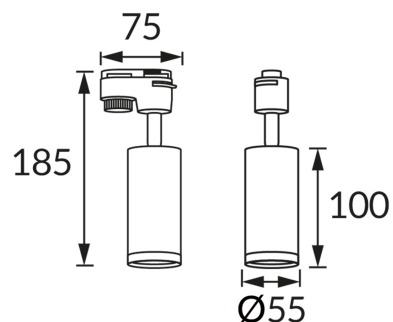

PRODUCT INFORMATION SHEET

BASIC INFORMATION

Product name:	ZADRA TRA GU10 PINE
Ideus index:	04327
EAN barcode:	5901477343278
Colour :	Pine
Materials:	Aluminium alloy cast, acrylic glass
Height:	185 mm
Width:	75 mm
Depth:	55 mm
Box packaging:	50 pcs

PRODUCT PARAMETERS

Power supply:	220-240V 50/60Hz
Power:	max 35 W
Lampholder type:	GU10
Dedicated light source:	LED
	Possibility of light source replacement
Product offer the possibility of adjusting the illumination direction:	Yes
Electric shock protection class:	2
Degree of protection provided against intrusion dust, accidental contact and water:	IP20
	For indoor use
CE	Declaration of conformity