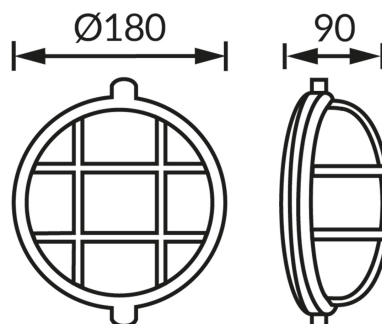

### BASIC INFORMATION

Product name:	<b>SALTO PRO 10 WHITE</b>
Ideus index:	<b>04317</b>
EAN barcode:	<b>5901477343179</b>
Colour :	<b>White</b>
Materials:	<b>Plastic</b>
Height:	<b>90 mm</b>
Width:	<b>180 mm</b>
Depth:	<b>180 mm</b>
Box packaging:	<b>6 pcs</b>

### PRODUCT PARAMETERS

Power supply:	<b>220-240V 50/60Hz</b>
Power:	<b>max 10 W</b>
Lampholder type:	<b>E27</b>
Dedicated light source:	<b>Compact fluorescent lamp/LED</b>
	<b>Possibility of light source replacement</b>
Product offer the possibility of adjusting the illumination direction:	<b>No</b>
Electric shock protection class:	<b>1</b>
Degree of protection provided against intrusion dust, accidental contact and water:	<b>IP65</b>
	<b>For indoor or outdoor use</b>
CE	<b>Declaration of conformity</b>