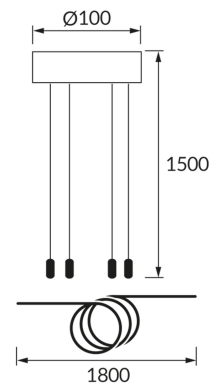

PRODUCT INFORMATION SHEET**BASIC INFORMATION**

Product name:	LINK 4R BLACK
Ideus index:	04308
EAN barcode:	5901477343087
Colour :	Black
Materials:	Steel
Height:	1800 mm
Width:	100 mm
Depth:	100 mm
Box packaging:	40 pcs

PRODUCT PARAMETERS

Power supply:	230V 50Hz
Electric shock protection class:	1
Degree of protection provided against intrusion dust, accidental contact and water:	IP20
CE	Declaration of conformity