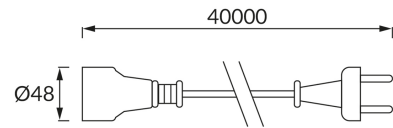

PRODUCT INFORMATION SHEET

BASIC INFORMATION

Product name:	BRUM 1 40m 10A
Ideus index:	04306
EAN barcode:	5901477343063
Colour :	Orange
Materials:	Plastic
Height:	48 mm
Width:	40000 mm
Depth:	48 mm
Box packaging:	5 pcs

REMARKS

OMY 2x1,0 mm, 10 A

PRODUCT PARAMETERS

Power supply:	230V~
Power:	2300 W MAX
Electric shock protection class:	2
Degree of protection provided against intrusion dust, accidental contact and water:	IP20
	For indoor use
CE	Declaration of conformity