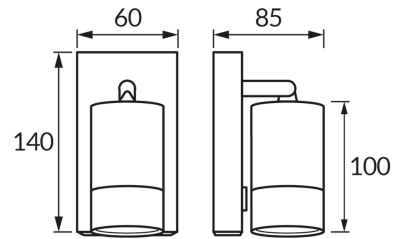

**PRODUCT INFORMATION SHEET**

**BASIC INFORMATION**

Product name:	<b>PUZON WLL GU10 BLACK/GOLDEN</b>
Ideus index:	<b>04286</b>
EAN barcode:	<b>5901477342868</b>
Colour :	<b>Black/gold</b>
Materials:	<b>Aluminium alloy cast, steel sheet</b>
Height:	<b>140 mm</b>
Width:	<b>85 mm</b>
Depth:	<b>60 mm</b>
Box packaging:	<b>30 pcs</b>

**PRODUCT PARAMETERS**

Power supply:	<b>220-240V 50/60Hz</b>
Power:	<b>max 35 W</b>
Lampholder type:	<b>GU10</b>
Dedicated light source:	<b>LED</b>
	<b>Possibility of light source replacement</b>
	<b>On/off switch</b>
Product offer the possibility of adjusting the illumination direction:	<b>Yes</b>
Electric shock protection class:	<b>1</b>
Degree of protection provided against intrusion dust, accidental contact and water:	<b>IP20</b>
	<b>For indoor use</b>
CE	<b>Declaration of conformity</b>