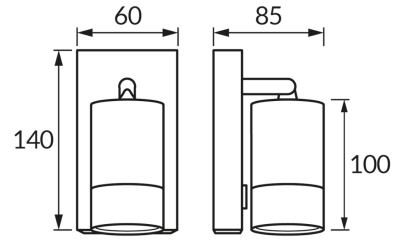

PRODUCT INFORMATION SHEET**BASIC INFORMATION**

Product name:	PUZON WLL GU10 WHITE/GOLDEN
Ideus index:	04285
EAN barcode:	5901477342851
Colour :	White/gold
Materials:	Aluminium alloy cast, steel sheet
Height:	140 mm
Width:	85 mm
Depth:	60 mm
Box packaging:	30 pcs

PRODUCT PARAMETERS

Power supply:	220-240V 50/60Hz
Power:	max 35 W
Lampholder type:	GU10
Dedicated light source:	LED
	Possibility of light source replacement
	On/off switch
Product offer the possibility of adjusting the illumination direction:	Yes
Electric shock protection class:	1
Degree of protection provided against intrusion dust, accidental contact and water:	IP20
	For indoor use
CE	Declaration of conformity