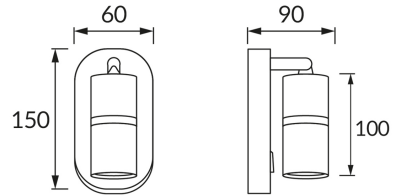

**PRODUCT INFORMATION SHEET**

**BASIC INFORMATION**

Product name:	<b>DIOR WLL GU10 BLACK/CHROME</b>
Ideus index:	<b>04270</b>
EAN barcode:	<b>5901477342707</b>
Colour :	<b>Black/chrome</b>
Materials:	<b>Aluminium alloy cast, steel sheet</b>
Height:	<b>150 mm</b>
Width:	<b>60 mm</b>
Depth:	<b>90 mm</b>
Box packaging:	<b>40 pcs</b>

**PRODUCT PARAMETERS**

Power supply:	<b>220-240V 50/60Hz</b>
Power:	<b>max 35 W</b>
Lampholder type:	<b>GU10</b>
Dedicated light source:	<b>LED</b>
	<b>Possibility of light source replacement</b>
	<b>On/off switch</b>
Product offer the possibility of adjusting the illumination direction:	<b>Yes</b>
Electric shock protection class:	<b>1</b>
Degree of protection provided against intrusion dust, accidental contact and water:	<b>IP20</b>
	<b>For indoor use</b>
CE	<b>Declaration of conformity</b>