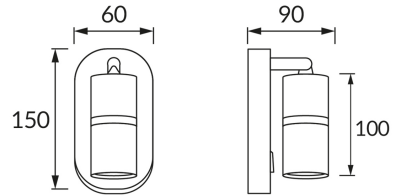

PRODUCT INFORMATION SHEET

BASIC INFORMATION

Product name:	DIOR WLL GU10 WHITE/CHROME
Ideus index:	04269
EAN barcode:	5901477342691
Colour :	White/chrome
Materials:	Aluminium alloy cast, steel sheet
Height:	150 mm
Width:	60 mm
Depth:	90 mm
Box packaging:	40 pcs

PRODUCT PARAMETERS

Power supply:	220-240V 50/60Hz
Power:	max 35 W
Lampholder type:	GU10
Dedicated light source:	LED
	Possibility of light source replacement
	On/off switch
Product offer the possibility of adjusting the illumination direction:	Yes
Electric shock protection class:	1
Degree of protection provided against intrusion dust, accidental contact and water:	IP20
	For indoor use
CE	Declaration of conformity