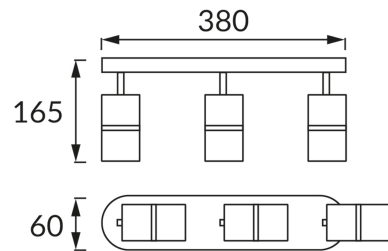

PRODUCT INFORMATION SHEET

BASIC INFORMATION

Product name:	DIOR SPT GU10 3L BLACK/CHROME
Ideus index:	04264
EAN barcode:	5901477342646
Colour :	Black/chrome
Materials:	Aluminium alloy cast, steel sheet
Height:	165 mm
Width:	380 mm
Depth:	60 mm
Box packaging:	10 pcs

PRODUCT PARAMETERS

Power supply:	220-240V 50/60Hz
Power:	3 x max 35 W
Lampholder type:	GU10
Dedicated light source:	LED
	Possibility of light source replacement
Product offer the possibility of adjusting the illumination direction:	Yes
Electric shock protection class:	1
Degree of protection provided against intrusion dust, accidental contact and water:	IP20
	For indoor use
CE	Declaration of conformity