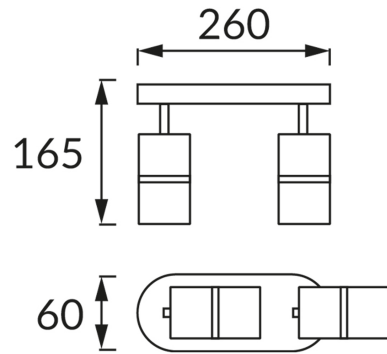

PRODUCT INFORMATION SHEET

BASIC INFORMATION

Product name:	DIOR SPT GU10 2L BLACK/CHROME
Ideus index:	04262
EAN barcode:	5901477342622
Colour :	Black/chrome
Materials:	Aluminium alloy cast, steel sheet
Height:	165 mm
Width:	260 mm
Depth:	60 mm
Box packaging:	20 pcs

PRODUCT PARAMETERS

Power supply:	220-240V 50/60Hz
Power:	2 x max 35 W
Lampholder type:	GU10
Dedicated light source:	LED
	Possibility of light source replacement
Product offer the possibility of adjusting the illumination direction:	Yes
Electric shock protection class:	1
Degree of protection provided against intrusion dust, accidental contact and water:	IP20
	For indoor use
CE	Declaration of conformity