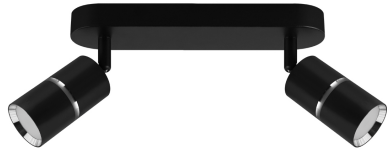

PRODUCT INFORMATION SHEET

BASIC INFORMATION

Product name:	DIOR SPT GU10 2L BLACK/CHROME
Ideus index:	04262
EAN barcode:	5901477342622
Colour :	Black/chrome
Materials:	Aluminium alloy cast, steel sheet
Height:	165 mm
Width:	260 mm
Depth:	60 mm
Box packaging:	20 pcs

PRODUCT PARAMETERS

Power supply:	220-240V 50/60Hz
Power:	2 x max 35 W
Lampholder type:	GU10
Dedicated light source:	LED
	Possibility of light source replacement
Product offer the possibility of adjusting the illumination direction:	Yes
Electric shock protection class:	1
Degree of protection provided against intrusion dust, accidental contact and water:	IP20
	For indoor use
CE	Declaration of conformity