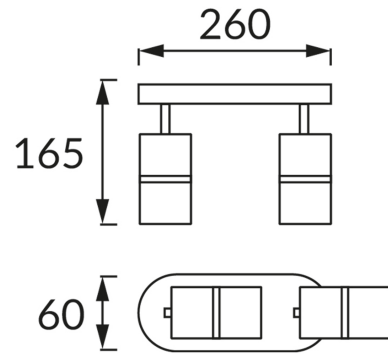

PRODUCT INFORMATION SHEET

BASIC INFORMATION

Product name:	DIOR SPT GU10 2L WHITE/CHROME
Ideus index:	04261
EAN barcode:	5901477342615
Colour :	White/chrome
Materials:	Aluminium alloy cast, steel sheet
Height:	165 mm
Width:	260 mm
Depth:	60 mm
Box packaging:	20 pcs

PRODUCT PARAMETERS

Power supply:	220-240V 50/60Hz
Power:	2 x max 35 W
Lampholder type:	GU10
Dedicated light source:	LED
	Possibility of light source replacement
Product offer the possibility of adjusting the illumination direction:	Yes
Electric shock protection class:	1
Degree of protection provided against intrusion dust, accidental contact and water:	IP20
	For indoor use
CE	Declaration of conformity