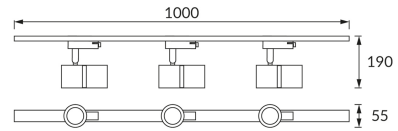

**PRODUCT INFORMATION SHEET**

**BASIC INFORMATION**

Product name:	<b>DIOR 3xGU10 WHITE/CHROME</b>
Ideus index:	<b>04257</b>
EAN barcode:	<b>5901477342578</b>
Colour :	<b>White/chrome</b>
Materials:	<b>Aluminium alloy cast, plastic</b>
Height:	<b>190 mm</b>
Width:	<b>1000 mm</b>
Depth:	<b>55 mm</b>
Box packaging:	<b>7 pcs</b>

**PRODUCT PARAMETERS**

Power supply:	<b>220-240V 50/60Hz</b>
Power:	<b>3 x max 35 W</b>
Lampholder type:	<b>GU10</b>
Dedicated light source:	<b>LED</b>
	<b>Possibility of light source replacement</b>
Product offer the possibility of adjusting the illumination direction:	<b>Yes</b>
Electric shock protection class:	<b>1</b>
Degree of protection provided against intrusion dust, accidental contact and water:	<b>IP20</b>
	<b>For indoor use</b>
CE	<b>Declaration of conformity</b>