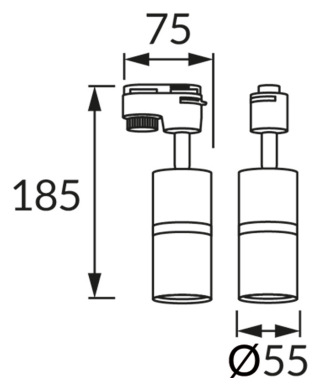

### BASIC INFORMATION

Product name:	<b>DIOR TRA GU10 WHITE/CHROME</b>
Ideus index:	<b>04255</b>
EAN barcode:	<b>5901477342554</b>
Colour :	<b>White/chrome</b>
Materials:	<b>Aluminium alloy cast, plastic</b>
Height:	<b>185 mm</b>
Width:	<b>75 mm</b>
Depth:	<b>55 mm</b>
Box packaging:	<b>50 pcs</b>

### PRODUCT PARAMETERS

Power supply:	<b>220-240V 50/60Hz</b>
Power:	<b>max 35 W</b>
Lampholder type:	<b>GU10</b>
Dedicated light source:	<b>LED</b>
	<b>Possibility of light source replacement</b>
Product offer the possibility of adjusting the illumination direction:	<b>Yes</b>
Electric shock protection class:	<b>2</b>
Degree of protection provided against intrusion dust, accidental contact and water:	<b>IP20</b>
	<b>For indoor use</b>
CE	<b>Declaration of conformity</b>