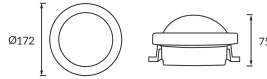

**PRODUCT INFORMATION SHEET**

Replaceability of light sources and/or control gears without product permanent damage

**BASIC INFORMATION**

Product name:	<b>TANGO LED C 6W NW</b>
Ideus index:	<b>04251</b>
EAN barcode:	<b>5901477342516</b>
Colour :	<b>White</b>
Materials:	<b>Polycarbonate PC, ABS</b>
Height:	<b>75 mm</b>
Width:	<b>172 mm</b>
Depth:	<b>172 mm</b>
Box packaging:	<b>24 pcs</b>

**PRODUCT PARAMETERS**

Power supply:	<b>230V 50Hz</b>
Power:	<b>6 W</b>
Dedicated light source:	<b>SMD LED, in set</b>
	<b>Non-replaceable light source</b>
	<b>Do not use with a mains dimmer</b>
Luminaire luminous flux:	<b>530 lm</b>
Light colour:	<b>Neutral white</b>
Luminous beam angle:	<b>160°</b>
Shelf life L70B50 in h:	<b>35 000 h</b>
Product offer the possibility of adjusting the illumination direction:	<b>No</b>
Light source luminous flux for a reference colour temperature:	<b>720 lm</b>
Colour temperature:	<b>4000 K</b>
Colour rendering index Ra:	<b>83</b>
Electric shock protection class:	<b>2</b>
Degree of protection against mechanical impacts:	<b>IK10</b>
Degree of protection provided against intrusion dust, accidental contact and water:	<b>IP65</b>
	<b>For indoor or outdoor use</b>
Displacement factor (DF, cos φ1):	<b>0.900</b>
CE	<b>Declaration of conformity</b>