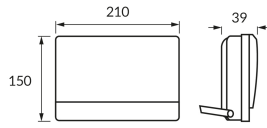

PRODUCT INFORMATION SHEET

Replaceability of light sources and/or control gears without product permanent damage

BASIC INFORMATION

Product name:	BRYZA LED 50W BLACK NW
Ideus index:	04245
EAN barcode:	5901477342455
Colour :	Black
Materials:	Aluminium alloy cast, polycarbonate PC
Height:	150 mm
Width:	210 mm
Depth:	39 mm
Box packaging:	20 pcs

PRODUCT PARAMETERS

Power supply:	230V 50Hz
Power:	50 W
Dedicated light source:	SMD LED, in set
	Non-replaceable light source
	Do not use with a mains dimmer
Luminaire luminous flux:	4 500 lm
Light colour:	Neutral white
Luminous beam angle:	140°
Shelf life L70B50 in h:	35 000 h
Product offer the possibility of adjusting the illumination direction:	Yes
Light source luminous flux for a reference colour temperature:	5 000 lm
Colour temperature:	4100 K
Colour rendering index Ra:	81
Electric shock protection class:	1
Degree of protection against mechanical impacts:	IK10
Degree of protection provided against intrusion dust, accidental contact and water:	IP65
	For indoor or outdoor use
Displacement factor (DF, cos φ1):	0.980
CE	Declaration of conformity