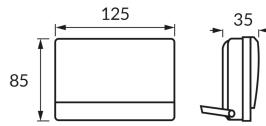

PRODUCT INFORMATION SHEET

Replaceability of light sources and/or control gears without product permanent damage

BASIC INFORMATION

Product name:	BRYZA LED 15W BLACK NW
Ideus index:	04243
EAN barcode:	5901477342431
Colour :	Black
Materials:	Aluminium alloy cast, polycarbonate PC
Height:	85 mm
Width:	125 mm
Depth:	35 mm
Box packaging:	20 pcs

PRODUCT PARAMETERS

Power supply:	230V 50Hz
Power:	15 W
Dedicated light source:	SMD LED, in set
	Non-replaceable light source
	Do not use with a mains dimmer
Luminaire luminous flux:	1 300 lm
Light colour:	Neutral white
Luminous beam angle:	140°
Shelf life L70B50 in h:	35 000 h
Product offer the possibility of adjusting the illumination direction:	Yes
Light source luminous flux for a reference colour temperature:	1 600 lm
Colour temperature:	4100 K
Colour rendering index Ra:	81
Electric shock protection class:	1
Degree of protection against mechanical impacts:	IK10
Degree of protection provided against intrusion dust, accidental contact and water:	IP65
	For indoor or outdoor use
Displacement factor (DF, cos φ1):	0.980
CE	Declaration of conformity