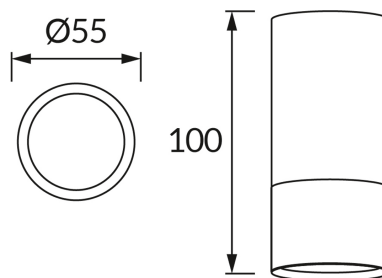

**PRODUCT INFORMATION SHEET**

**BASIC INFORMATION**

Product name:	<b>PUZON DWL GU10 GOLDEN</b>
Ideus index:	<b>04241</b>
EAN barcode:	<b>5901477342417</b>
Colour :	<b>Gold</b>
Materials:	<b>Aluminium</b>
Height:	<b>100 mm</b>
Width:	<b>55 mm</b>
Depth:	<b>55 mm</b>
Box packaging:	<b>100 pcs</b>

**PRODUCT PARAMETERS**

Power supply:	<b>220-240V 50/60Hz</b>
Power:	<b>max 35 W</b>
Lampholder type:	<b>GU10</b>
Dedicated light source:	<b>LED</b>
	<b>Possibility of light source replacement</b>
Product offer the possibility of adjusting the illumination direction:	<b>No</b>
Electric shock protection class:	<b>1</b>
Degree of protection provided against intrusion dust, accidental contact and water:	<b>IP20</b>
	<b>For indoor use</b>
CE	<b>Declaration of conformity</b>