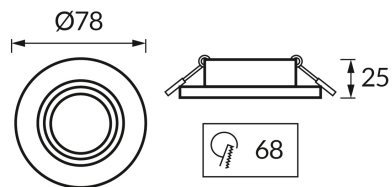

PRODUCT INFORMATION SHEET

BASIC INFORMATION

Product name:	PLUTO C BLACK/GOLDEN
Ideus index:	04237
EAN barcode:	5901477342370
Colour :	Black/gold
Materials:	Aluminium
Height:	25 mm
Width:	78 mm
Depth:	78 mm
Box packaging:	100 pcs

PRODUCT PARAMETERS

Power supply:	220-240V 50/60Hz
Power:	max 35 W
Lampholder type:	GU10
Dedicated light source:	LED
	Possibility of light source replacement
Product offer the possibility of adjusting the illumination direction:	No
Electric shock protection class:	2
Degree of protection provided against intrusion dust, accidental contact and water:	IP20
	For indoor use
CE	Declaration of conformity