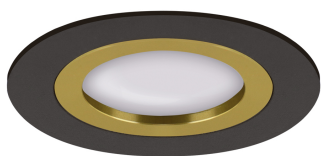

PRODUCT INFORMATION SHEET

BASIC INFORMATION

Product name:	PLUTO C BLACK/GOLDEN
Ideus index:	04237
EAN barcode:	5901477342370
Colour :	Black/gold
Materials:	Aluminium
Height:	25 mm
Width:	78 mm
Depth:	78 mm
Box packaging:	100 pcs

PRODUCT PARAMETERS

Power supply:	220-240V 50/60Hz
Power:	max 35 W
Lampholder type:	GU10
Dedicated light source:	LED
	Possibility of light source replacement
Product offer the possibility of adjusting the illumination direction:	No
Electric shock protection class:	2
Degree of protection provided against intrusion dust, accidental contact and water:	IP20
	For indoor use
CE	Declaration of conformity