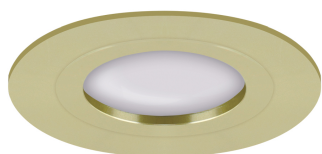

PRODUCT INFORMATION SHEET

BASIC INFORMATION

Product name:	PLUTO C GOLDEN
Ideus index:	04235
EAN barcode:	5901477342356
Colour :	Gold
Materials:	Aluminium
Height:	25 mm
Width:	78 mm
Depth:	78 mm
Box packaging:	100 pcs

PRODUCT PARAMETERS

Power supply:	220-240V 50/60Hz
Power:	max 35 W
Lampholder type:	GU10
Dedicated light source:	LED
	Possibility of light source replacement
Product offer the possibility of adjusting the illumination direction:	No
Electric shock protection class:	2
Degree of protection provided against intrusion dust, accidental contact and water:	IP20
	For indoor use
CE	Declaration of conformity