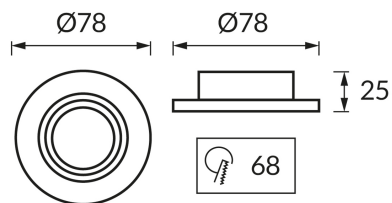

PRODUCT INFORMATION SHEET

BASIC INFORMATION

Product name:	PLUTO C GOLDEN
Ideus index:	04235
EAN barcode:	5901477342356
Colour :	Gold
Materials:	Aluminium
Height:	25 mm
Width:	78 mm
Depth:	78 mm
Box packaging:	100 pcs

PRODUCT PARAMETERS

Power supply:	220-240V 50/60Hz
Power:	max 35 W
Lampholder type:	GU10
Dedicated light source:	LED
	Possibility of light source replacement
Product offer the possibility of adjusting the illumination direction:	No
Electric shock protection class:	2
Degree of protection provided against intrusion dust, accidental contact and water:	IP20
	For indoor use
CE	Declaration of conformity