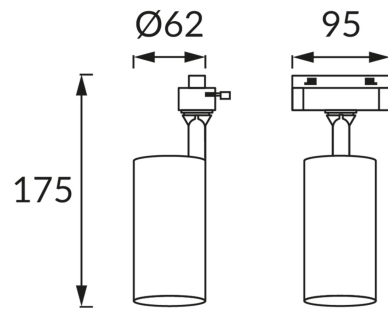

**PRODUCT INFORMATION SHEET**

**BASIC INFORMATION**

Product name:	<b>LUTER TRA GU10 WHITE/WHITE</b>
Ideus index:	<b>04233</b>
EAN barcode:	<b>5901477342332</b>
Colour :	<b>White</b>
Materials:	<b>Aluminium, plastic</b>
Height:	<b>175 mm</b>
Width:	<b>95 mm</b>
Depth:	<b>62 mm</b>
Box packaging:	<b>50 pcs</b>

**PRODUCT PARAMETERS**

Power supply:	<b>220-240V 50/60Hz</b>
Power:	<b>max 35 W</b>
Lampholder type:	<b>GU10</b>
Dedicated light source:	<b>LED</b>
	<b>Possibility of light source replacement</b>
Product offer the possibility of adjusting the illumination direction:	<b>Yes</b>
Electric shock protection class:	<b>2</b>
Degree of protection provided against intrusion dust, accidental contact and water:	<b>IP20</b>
	<b>For indoor use</b>
CE	<b>Declaration of conformity</b>