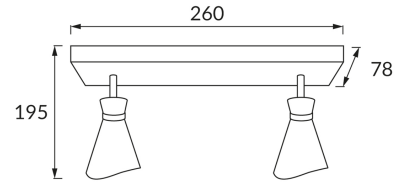

PRODUCT INFORMATION SHEET

BASIC INFORMATION

Product name:	LORETA SPT E14 2L BLACK/GOLDEN
Ideus index:	04221
EAN barcode:	5901477342219
Colour :	Black/gold
Materials:	Aluminium, plastic
Height:	195 mm
Width:	260 mm
Depth:	78 mm
Box packaging:	20 pcs

PRODUCT PARAMETERS

Power supply:	220-240V 50/60Hz
Power:	2 x max 35 W
Lampholder type:	E14
Dedicated light source:	LED
	Possibility of light source replacement
Product offer the possibility of adjusting the illumination direction:	Yes
Electric shock protection class:	1
Degree of protection provided against intrusion dust, accidental contact and water:	IP20
	For indoor use
CE	Declaration of conformity