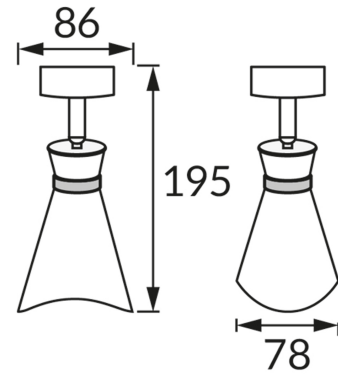

**PRODUCT INFORMATION SHEET**

**BASIC INFORMATION**

Product name:	<b>LORETA SPT E14 BLACK/GOLDEN</b>
Ideus index:	<b>04219</b>
EAN barcode:	<b>5901477342196</b>
Colour :	<b>Black/gold</b>
Materials:	<b>Aluminium, plastic</b>
Height:	<b>195 mm</b>
Width:	<b>86 mm</b>
Depth:	<b>78 mm</b>
Box packaging:	<b>50 pcs</b>

**PRODUCT PARAMETERS**

Power supply:	<b>220-240V 50/60Hz</b>
Power:	<b>max 35 W</b>
Lampholder type:	<b>E14</b>
Dedicated light source:	<b>LED</b>
	<b>Possibility of light source replacement</b>
Product offer the possibility of adjusting the illumination direction:	<b>Yes</b>
Electric shock protection class:	<b>1</b>
Degree of protection provided against intrusion dust, accidental contact and water:	<b>IP20</b>
	<b>For indoor use</b>
CE	<b>Declaration of conformity</b>