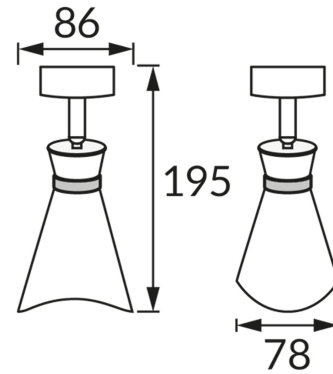

PRODUCT INFORMATION SHEET

BASIC INFORMATION

Product name:	LORETA SPT E14 WHITE/GOLDEN
Ideus index:	04218
EAN barcode:	5901477342189
Colour :	White/gold
Materials:	Aluminium, plastic
Height:	195 mm
Width:	86 mm
Depth:	78 mm
Box packaging:	50 pcs

PRODUCT PARAMETERS

Power supply:	220-240V 50/60Hz
Power:	max 35 W
Lampholder type:	E14
Dedicated light source:	LED
	Possibility of light source replacement
Product offer the possibility of adjusting the illumination direction:	Yes
Electric shock protection class:	1
Degree of protection provided against intrusion dust, accidental contact and water:	IP20
	For indoor use
CE	Declaration of conformity