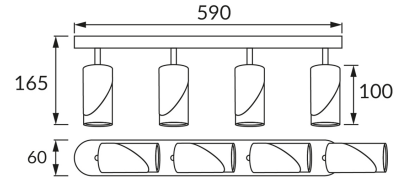

**PRODUCT INFORMATION SHEET**

**BASIC INFORMATION**

Product name:	<b>ZEBRA SPT GU10 4L BLACK/WHITE</b>
Ideus index:	<b>04215</b>
EAN barcode:	<b>5901477342158</b>
Colour :	<b>Black/white</b>
Materials:	<b>Aluminium alloy cast, steel sheet</b>
Height:	<b>165 mm</b>
Width:	<b>590 mm</b>
Depth:	<b>60 mm</b>
Box packaging:	<b>10 pcs</b>

**PRODUCT PARAMETERS**

Power supply:	<b>220-240V 50/60Hz</b>
Power:	<b>4 x max 35 W</b>
Lampholder type:	<b>GU10</b>
Dedicated light source:	<b>LED</b>
	<b>Possibility of light source replacement</b>
Product offer the possibility of adjusting the illumination direction:	<b>Yes</b>
Electric shock protection class:	<b>1</b>
Degree of protection provided against intrusion dust, accidental contact and water:	<b>IP20</b>
	<b>For indoor use</b>
CE	<b>Declaration of conformity</b>