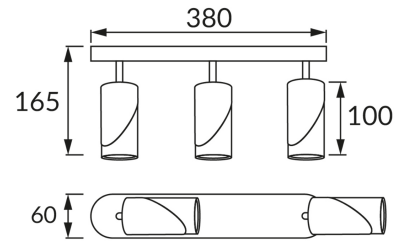

PRODUCT INFORMATION SHEET

BASIC INFORMATION

Product name:	ZEBRA SPT GU10 3L BLACK/WHITE
Ideus index:	04214
EAN barcode:	5901477342141
Colour :	Black/white
Materials:	Aluminium alloy cast, steel sheet
Height:	165 mm
Width:	380 mm
Depth:	60 mm
Box packaging:	12 pcs

PRODUCT PARAMETERS

Power supply:	220-240V 50/60Hz
Power:	3 x max 35 W
Lampholder type:	GU10
Dedicated light source:	LED
	Possibility of light source replacement
Product offer the possibility of adjusting the illumination direction:	Yes
Electric shock protection class:	1
Degree of protection provided against intrusion dust, accidental contact and water:	IP20
	For indoor use
CE	Declaration of conformity