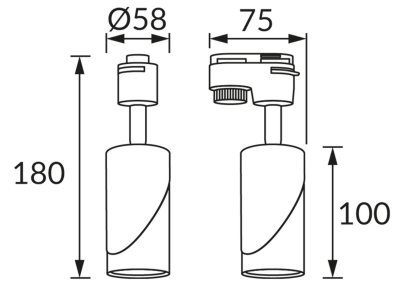

PRODUCT INFORMATION SHEET

BASIC INFORMATION

Product name:	ZEBRA TRA GU10 BLACK/WHITE
Ideus index:	04211
EAN barcode:	5901477342110
Colour :	Black/white
Materials:	Aluminium alloy cast, plastic
Height:	180 mm
Width:	75 mm
Depth:	58 mm
Box packaging:	50 pcs

PRODUCT PARAMETERS

Power supply:	220-240V 50/60Hz
Power:	max 35 W
Lampholder type:	GU10
Dedicated light source:	LED
	Possibility of light source replacement
Product offer the possibility of adjusting the illumination direction:	Yes
Electric shock protection class:	2
Degree of protection provided against intrusion dust, accidental contact and water:	IP20
	For indoor use
CE	Declaration of conformity