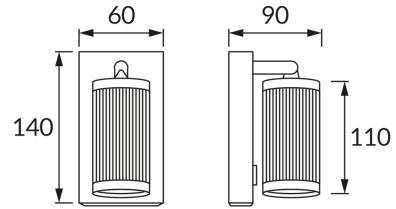

PRODUCT INFORMATION SHEET

BASIC INFORMATION

Product name:	FRIDA WLL GU10 BLACK/CHROME
Ideus index:	04207
EAN barcode:	5901477342073
Colour :	Black/chrome
Materials:	Aluminium alloy cast, steel sheet
Height:	140 mm
Width:	60 mm
Depth:	90 mm
Box packaging:	40 pcs

PRODUCT PARAMETERS

Power supply:	220-240V 50/60Hz
Power:	max 35 W
Lampholder type:	GU10
Dedicated light source:	LED
	Possibility of light source replacement
	On/off switch
Product offer the possibility of adjusting the illumination direction:	Yes
Electric shock protection class:	1
Degree of protection provided against intrusion dust, accidental contact and water:	IP20
	For indoor use
CE	Declaration of conformity