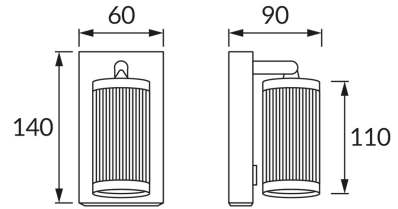

PRODUCT INFORMATION SHEET

BASIC INFORMATION

Product name:	FRIDA WLL GU10 WHITE/CHROME
Ideus index:	04206
EAN barcode:	5901477342066
Colour :	White/chrome
Materials:	Aluminium alloy cast, steel sheet
Height:	140 mm
Width:	60 mm
Depth:	90 mm
Box packaging:	40 pcs

PRODUCT PARAMETERS

Power supply:	220-240V 50/60Hz
Power:	max 35 W
Lampholder type:	GU10
Dedicated light source:	LED
	Possibility of light source replacement
	On/off switch
Product offer the possibility of adjusting the illumination direction:	Yes
Electric shock protection class:	1
Degree of protection provided against intrusion dust, accidental contact and water:	IP20
	For indoor use
CE	Declaration of conformity