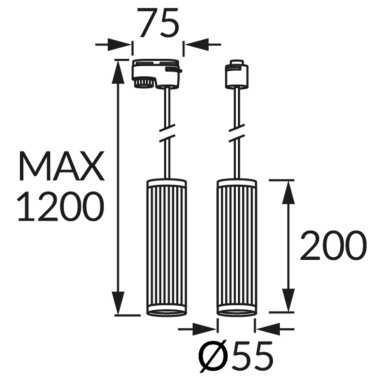

**PRODUCT INFORMATION SHEET**

**BASIC INFORMATION**

Product name:	<b>FRIDA TRA 20 GU10 BLACK/CHROME</b>
Ideus index:	<b>04197</b>
EAN barcode:	<b>5901477341977</b>
Colour :	<b>Black/chrome</b>
Materials:	<b>Aluminium alloy cast, steel sheet</b>
Height:	<b>1200 mm</b>
Width:	<b>75 mm</b>
Depth:	<b>55 mm</b>
Box packaging:	<b>30 pcs</b>

**REMARKS**

<b>Cable 100 cm long</b>
--------------------------

**PRODUCT PARAMETERS**

Power supply:	<b>220-240V 50/60Hz</b>
Power:	<b>max 35 W</b>
Lampholder type:	<b>GU10</b>
Dedicated light source:	<b>LED</b>
	<b>Possibility of light source replacement</b>
Product offer the possibility of adjusting the illumination direction:	<b>No</b>
Electric shock protection class:	<b>2</b>
Degree of protection provided against intrusion dust, accidental contact and water:	<b>IP20</b>
	<b>For indoor use</b>
CE	<b>Declaration of conformity</b>