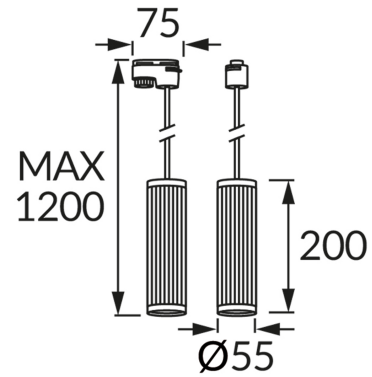

PRODUCT INFORMATION SHEET

BASIC INFORMATION

Product name:	FRIDA TRA 20 GU10 WHITE/CHROME
Ideus index:	04196
EAN barcode:	5901477341960
Colour :	White/chrome
Materials:	Aluminium alloy cast, steel sheet
Height:	1200 mm
Width:	75 mm
Depth:	55 mm
Box packaging:	30 pcs

REMARKS

Cable 100 cm long

PRODUCT PARAMETERS

Power supply:	220-240V 50/60Hz
Power:	max 35 W
Lampholder type:	GU10
Dedicated light source:	LED
	Possibility of light source replacement
Product offer the possibility of adjusting the illumination direction:	No
Electric shock protection class:	2
Degree of protection provided against intrusion dust, accidental contact and water:	IP20
	For indoor use
CE	Declaration of conformity