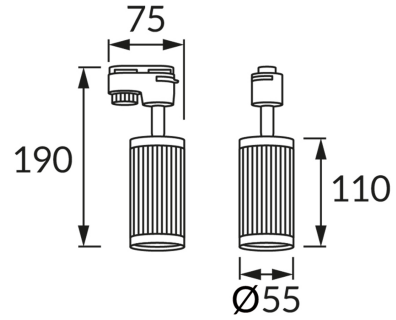

PRODUCT INFORMATION SHEET

BASIC INFORMATION

Product name:	FRIDA TRA GU10 BLACK/CHROME
Ideus index:	04195
EAN barcode:	5901477341953
Colour :	Black/chrome
Materials:	Aluminium alloy cast, steel sheet
Height:	190 mm
Width:	75 mm
Depth:	55 mm
Box packaging:	50 pcs

PRODUCT PARAMETERS

Power supply:	220-240V 50/60Hz
Power:	max 35 W
Lampholder type:	GU10
Dedicated light source:	LED
	Possibility of light source replacement
Product offer the possibility of adjusting the illumination direction:	Yes
Electric shock protection class:	2
Degree of protection provided against intrusion dust, accidental contact and water:	IP20
	For indoor use
CE	Declaration of conformity