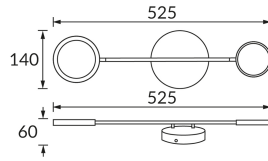

PRODUCT INFORMATION SHEET

Replaceability of light sources and/or control gears without product permanent damage

BASIC INFORMATION

Product name:	OMEGA LED I 10W BLACK/GOLD NW
Ideus index:	04191
EAN barcode:	5901477341915
Colour :	Black/gold
Materials:	Steel sheet, plastic
Height:	525 mm
Width:	140 mm
Depth:	60 mm
Box packaging:	10 pcs

PRODUCT PARAMETERS

Power supply:	230V 50Hz
Power:	10 W
Dedicated light source:	SMD LED, in set
	Non-replaceable light source
	Do not use with a mains dimmer
Luminaire luminous flux:	580 lm
Light colour:	Neutral white
Luminous beam angle:	160°
Shelf life L70B50 in h:	35 000 h
Product offer the possibility of adjusting the illumination direction:	Yes
Light source luminous flux for a reference colour temperature:	1 140 lm
Colour temperature:	4200 K
Colour rendering index Ra:	84
Electric shock protection class:	1
Degree of protection provided against intrusion dust, accidental contact and water:	IP20
	For indoor use
Displacement factor (DF, cos φ1):	0.834
CE	Declaration of conformity