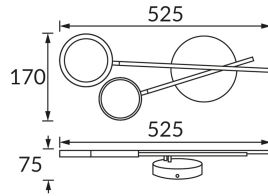

PRODUCT INFORMATION SHEET

Replaceability of light sources and/or control gears without product permanent damage

BASIC INFORMATION

Product name:	OMEGA LED V 10W BLACK/GOLD NW
Ideus index:	04190
EAN barcode:	5901477341908
Colour :	Black/gold
Materials:	Steel sheet, plastic
Height:	525 mm
Width:	170 mm
Depth:	75 mm
Box packaging:	10 pcs

PRODUCT PARAMETERS

Power supply:	230V 50Hz
Power:	10 W
Dedicated light source:	SMD LED, in set
	Non-replaceable light source
	Do not use with a mains dimmer
Luminaire luminous flux:	580 lm
Light colour:	Neutral white
Luminous beam angle:	160°
Shelf life L70B50 in h:	35 000 h
Product offer the possibility of adjusting the illumination direction:	Yes
Light source luminous flux for a reference colour temperature:	1 140 lm
Colour temperature:	4200 K
Colour rendering index Ra:	84
Electric shock protection class:	1
Degree of protection provided against intrusion dust, accidental contact and water:	IP20
	For indoor use
Displacement factor (DF, cos φ1):	0.832
CE	Declaration of conformity