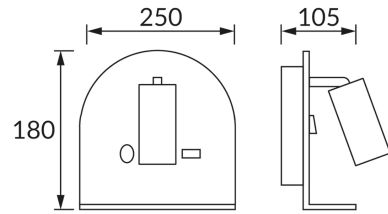

**PRODUCT INFORMATION SHEET**

**BASIC INFORMATION**

Product name:	<b>MOBI WLL GU10 BLACK</b>
Ideus index:	<b>04189</b>
EAN barcode:	<b>5901477341892</b>
Colour :	<b>Black</b>
Materials:	<b>Steel sheet</b>
Height:	<b>180 mm</b>
Width:	<b>250 mm</b>
Depth:	<b>105 mm</b>
Box packaging:	<b>15 pcs</b>

**REMARKS**

**USB socket 5V 2A included**

**PRODUCT PARAMETERS**

Power supply:	<b>220-240V 50/60Hz</b>
Power:	<b>max 35 W</b>
Lampholder type:	<b>GU10</b>
Dedicated light source:	<b>LED</b>
	<b>Possibility of light source replacement</b>
	<b>On/off switch</b>
Product offer the possibility of adjusting the illumination direction:	<b>Yes</b>
Electric shock protection class:	<b>1</b>
Degree of protection provided against intrusion dust, accidental contact and water:	<b>IP20</b>
	<b>For indoor use</b>
CE	<b>Declaration of conformity</b>