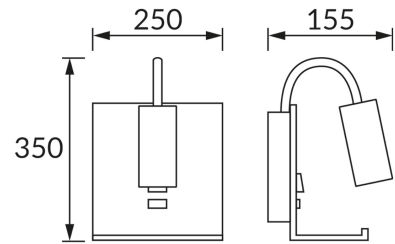

PRODUCT INFORMATION SHEET

BASIC INFORMATION

Product name:	TELO WLL GU10 WHITE
Ideus index:	04188
EAN barcode:	5901477341885
Colour :	White
Materials:	Steel sheet
Height:	350 mm
Width:	250 mm
Depth:	155 mm
Box packaging:	10 pcs

REMARKS

USB socket 5V 2A included

PRODUCT PARAMETERS

Power supply:	220-240V 50/60Hz
Power:	max 35 W
Lampholder type:	GU10
Dedicated light source:	LED
	Possibility of light source replacement
	On/off switch
Product offer the possibility of adjusting the illumination direction:	Yes
Electric shock protection class:	1
Degree of protection provided against intrusion dust, accidental contact and water:	IP20
	For indoor use
CE	Declaration of conformity