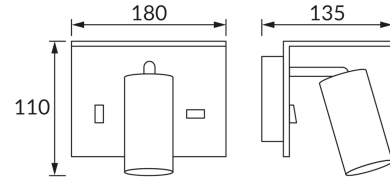

PRODUCT INFORMATION SHEET

BASIC INFORMATION

Product name:	FONO WLL GU10 WHITE
Ideus index:	04187
EAN barcode:	5901477341878
Colour :	White
Materials:	Steel sheet
Height:	110 mm
Width:	180 mm
Depth:	135 mm
Box packaging:	20 pcs

REMARKS

USB socket 5V 2A included

PRODUCT PARAMETERS

Power supply:	220-240V 50/60Hz
Power:	max 35 W
Lampholder type:	GU10
Dedicated light source:	LED
	Possibility of light source replacement
	On/off switch
Product offer the possibility of adjusting the illumination direction:	Yes
Electric shock protection class:	1
Degree of protection provided against intrusion dust, accidental contact and water:	IP20
	For indoor use
CE	Declaration of conformity