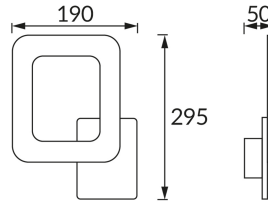

PRODUCT INFORMATION SHEET

Replaceability of light sources and/or control gears without product permanent damage

BASIC INFORMATION

Product name:	HOP LED D 12W BLACK/WHITE NW
Ideus index:	04183
EAN barcode:	5901477341830
Colour :	Black/white
Materials:	Steel sheet, acrylic glass
Height:	295 mm
Width:	190 mm
Depth:	50 mm
Box packaging:	20 pcs

PRODUCT PARAMETERS

Power supply:	230V 50Hz
Power:	12 W
Dedicated light source:	SMD LED, in set
	Non-replaceable light source
	Do not use with a mains dimmer
Luminaire luminous flux:	400 lm
Light colour:	Neutral white
Luminous beam angle:	200°
Shelf life L70B50 in h:	35 000 h
Product offer the possibility of adjusting the illumination direction:	No
Light source luminous flux for a reference colour temperature:	1 500 lm
Colour temperature:	4200 K
Colour rendering index Ra:	81
Electric shock protection class:	1
Degree of protection provided against intrusion dust, accidental contact and water:	IP20
	For indoor use
Displacement factor (DF, cos φ1):	0.775
CE	Declaration of conformity