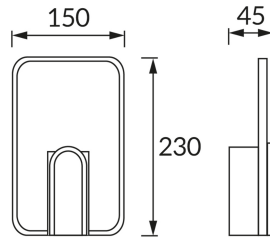

PRODUCT INFORMATION SHEET

Replaceability of light sources and/or control gears without product permanent damage

BASIC INFORMATION

Product name:	MORIS LED D 6W BLACK NW
Ideus index:	04181
EAN barcode:	5901477341816
Colour :	Black
Materials:	Steel sheet, acrylic glass
Height:	230 mm
Width:	150 mm
Depth:	45 mm
Box packaging:	20 pcs

PRODUCT PARAMETERS

Power supply:	230V 50Hz
Power:	6 W
Dedicated light source:	SMD LED, in set
	Non-replaceable light source
	Do not use with a mains dimmer
Luminaire luminous flux:	550 lm
Light colour:	Neutral white
Luminous beam angle:	200°
Shelf life L70B50 in h:	35 000 h
Product offer the possibility of adjusting the illumination direction:	No
Light source luminous flux for a reference colour temperature:	730 lm
Colour temperature:	4200 K
Colour rendering index Ra:	81
Electric shock protection class:	1
Degree of protection provided against intrusion dust, accidental contact and water:	IP20
	For indoor use
Displacement factor (DF, cos φ1):	0.765
CE	Declaration of conformity