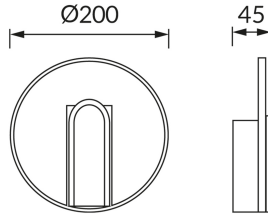

PRODUCT INFORMATION SHEET

Replaceability of light sources and/or control gears without product permanent damage

BASIC INFORMATION

Product name:	MORIS LED C 6W BLACK NW
Ideus index:	04180
EAN barcode:	5901477341809
Colour :	Black
Materials:	Steel sheet, acrylic glass
Height:	200 mm
Width:	200 mm
Depth:	45 mm
Box packaging:	20 pcs

PRODUCT PARAMETERS

Power supply:	230V 50Hz
Power:	6 W
Dedicated light source:	SMD LED, in set
	Non-replaceable light source
	Do not use with a mains dimmer
Luminaire luminous flux:	480 lm
Light colour:	Neutral white
Luminous beam angle:	200°
Shelf life L70B50 in h:	35 000 h
Product offer the possibility of adjusting the illumination direction:	No
Light source luminous flux for a reference colour temperature:	730 lm
Colour temperature:	4200 K
Colour rendering index Ra:	81
Electric shock protection class:	1
Degree of protection provided against intrusion dust, accidental contact and water:	IP20
	For indoor use
Displacement factor (DF, cos φ1):	0.765
CE	Declaration of conformity