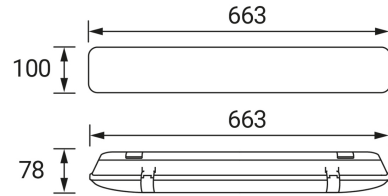

PRODUCT INFORMATION SHEET

BASIC INFORMATION

Product name:	HERMAN FIT LED 2x18W
Ideus index:	04177
EAN barcode:	5901477341779
Colour :	Grey
Materials:	Polystyrene PS, ABS, steel sheet
Height:	78 mm
Width:	663 mm
Depth:	100 mm
Box packaging:	10 pcs

REMARKS

- quick montage handles and gland included
- single-end power supply

PRODUCT PARAMETERS

Power supply:	220-240V 50/60Hz
Power:	2 x max 18 W
Lampholder type:	G13
Dedicated light source:	T8 LED power supply from one side
	Possibility of light source replacement
Product offer the possibility of adjusting the illumination direction:	No
Electric shock protection class:	1
Degree of protection against mechanical impacts:	IK05
Degree of protection provided against intrusion dust, accidental contact and water:	IP65
	For indoor or outdoor use
CE	Declaration of conformity