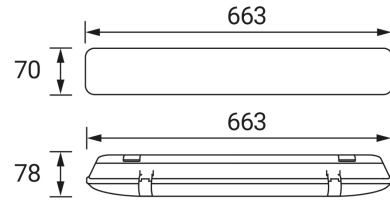

PRODUCT INFORMATION SHEET

BASIC INFORMATION

| | |
|----------------|---|
| Product name: | HERMAN FIT LED 18W |
| Ideus index: | 04175 |
| EAN barcode: | 5901477341755 |
| Colour : | Grey |
| Materials: | Polystyrene PS, ABS, steel sheet |
| Height: | 78 mm |
| Width: | 663 mm |
| Depth: | 70 mm |
| Box packaging: | 12 pcs |

REMARKS

- quick montage handles and gland included
- single-end power supply

PRODUCT PARAMETERS

| | |
|---|--|
| Power supply: | 220-240V 50/60Hz |
| Power: | max 18 W |
| Lampholder type: | G13 |
| Dedicated light source: | T8 LED power supply from one side |
| | Possibility of light source replacement |
| Product offer the possibility of adjusting the illumination direction: | No |
| Electric shock protection class: | 1 |
| Degree of protection against mechanical impacts: | IK05 |
| Degree of protection provided against intrusion dust, accidental contact and water: | IP65 |
| | For indoor or outdoor use |
| CE | Declaration of conformity |