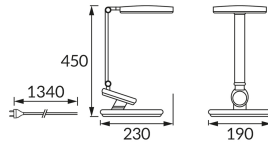

PRODUCT INFORMATION SHEET

Replaceability of light sources and/or control gears without product permanent damage

BASIC INFORMATION

Product name:	RAGAS LED WHITE CCT
Ideus index:	04171
EAN barcode:	5901477341717
Colour :	White
Materials:	Aluminium alloy cast, plastic
Height:	450 mm
Width:	190 mm
Depth:	230 mm
Box packaging:	6 pcs

REMARKS

- touch switch
- brightness and white light adjustable (WW, NW, CW)

PRODUCT PARAMETERS

Power supply:	230V 50Hz
Power:	max 9 W
Dedicated light source:	SMD LED, in set
	Non-replaceable light source
Luminaire luminous flux:	560 lm
Light colour:	Warm white/neutral white/cold white
Luminous beam angle:	120°
Shelf life L70B50 in h:	35 000 h
	On/off switch
Product offer the possibility of adjusting the illumination direction:	Yes
Light source luminous flux for a reference colour temperature:	770 lm
Colour temperature:	2700K/3900K/6500K
Colour rendering index Ra:	95
Electric shock protection class:	2/3
Degree of protection provided against intrusion dust, accidental contact and water:	IP20
	For indoor use
Displacement factor (DF, cos φ1):	0.783
CE	Declaration of conformity