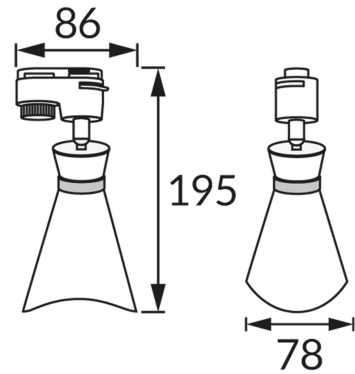

PRODUCT INFORMATION SHEET

BASIC INFORMATION

Product name:	LORETA TRA E14 WHITE/GOLDEN
Ideus index:	04165
EAN barcode:	5901477341656
Colour :	White/gold
Materials:	Aluminium, plastic
Height:	195 mm
Width:	86 mm
Depth:	78 mm
Box packaging:	50 pcs

PRODUCT PARAMETERS

Power supply:	220-240V 50/60Hz
Power:	max 35 W
Lampholder type:	E14
Dedicated light source:	LED
	Possibility of light source replacement
Product offer the possibility of adjusting the illumination direction:	Yes
Electric shock protection class:	2
Degree of protection provided against intrusion dust, accidental contact and water:	IP20
	For indoor use
CE	Declaration of conformity